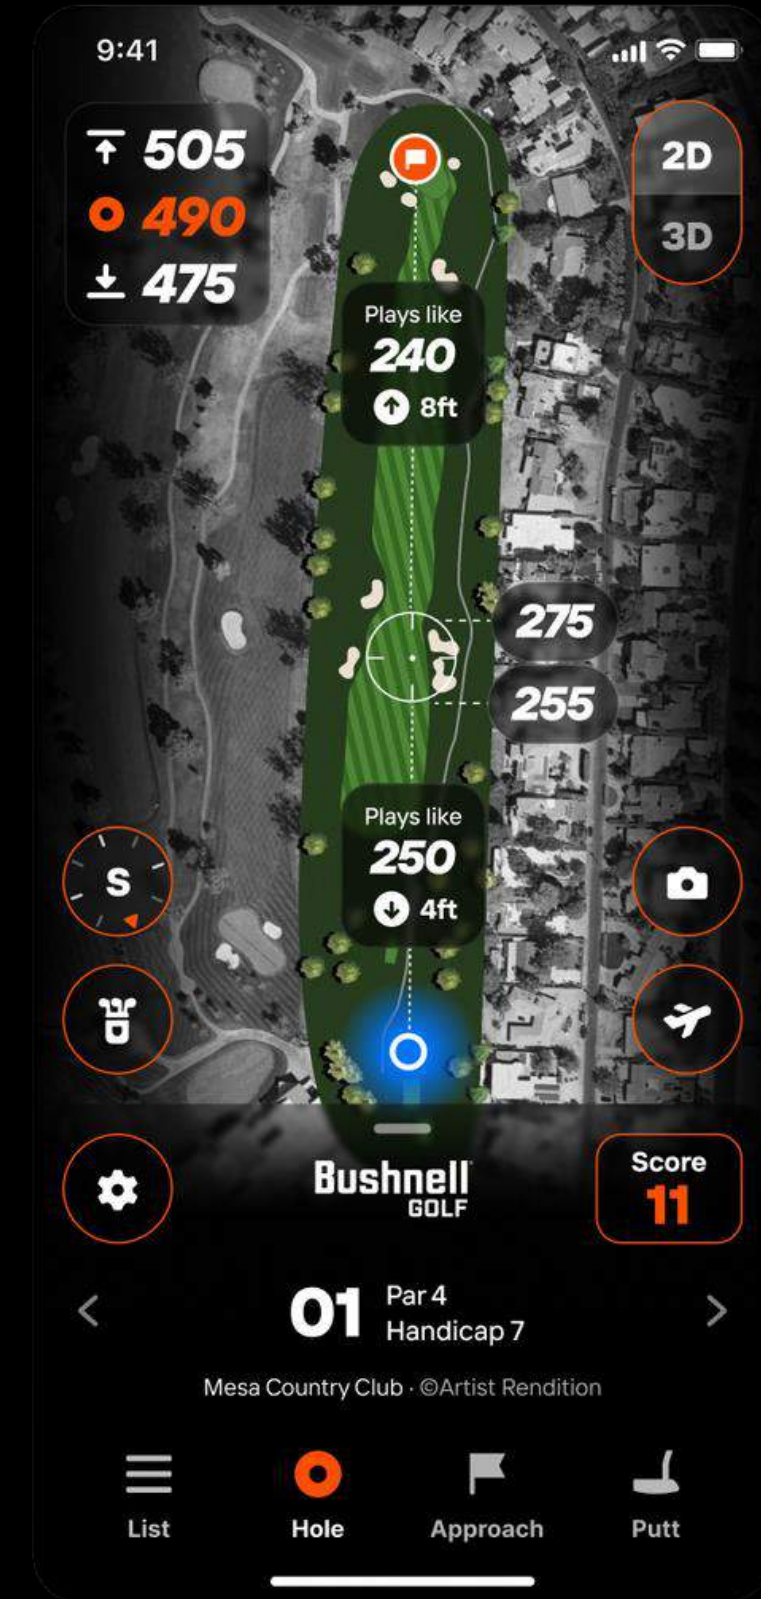

Bushnell
GOLF

LINK ENABLED - MY BAG ASSESSMENT

MY BAG - TODAY'S DISTANCES

Tuesday: 84°

Presented by FORESIGHT

My Bag

MyBag Status: Up To Date

Today's Distances Dispersion Circles

CLUB	CARRY _{YDS}
Dr	255
3w	245
3h	225
4i	205
5i	192
6i	180
7i	170
8i	155
9i	135
PW	125
GW	115
54	105
60	80

Friday: 56°

Presented by FORESIGHT

My Bag

MyBag Status: Up To Date

Today's Distances Dispersion Circles

CLUB	CARRY _{YDS}
Dr	242
3w	233
3h	213
4i	194
5i	182
6i	171
7i	162
8i	147
9i	128
PW	119
GW	109
54	100
60	76

NEW BUSHNELL GOLF APP

Bushnell[®]
GOLF

*Coming December 2025

Bushnell[®]
THE **GOLF**
#1
RANGEFINDER
IN GOLF