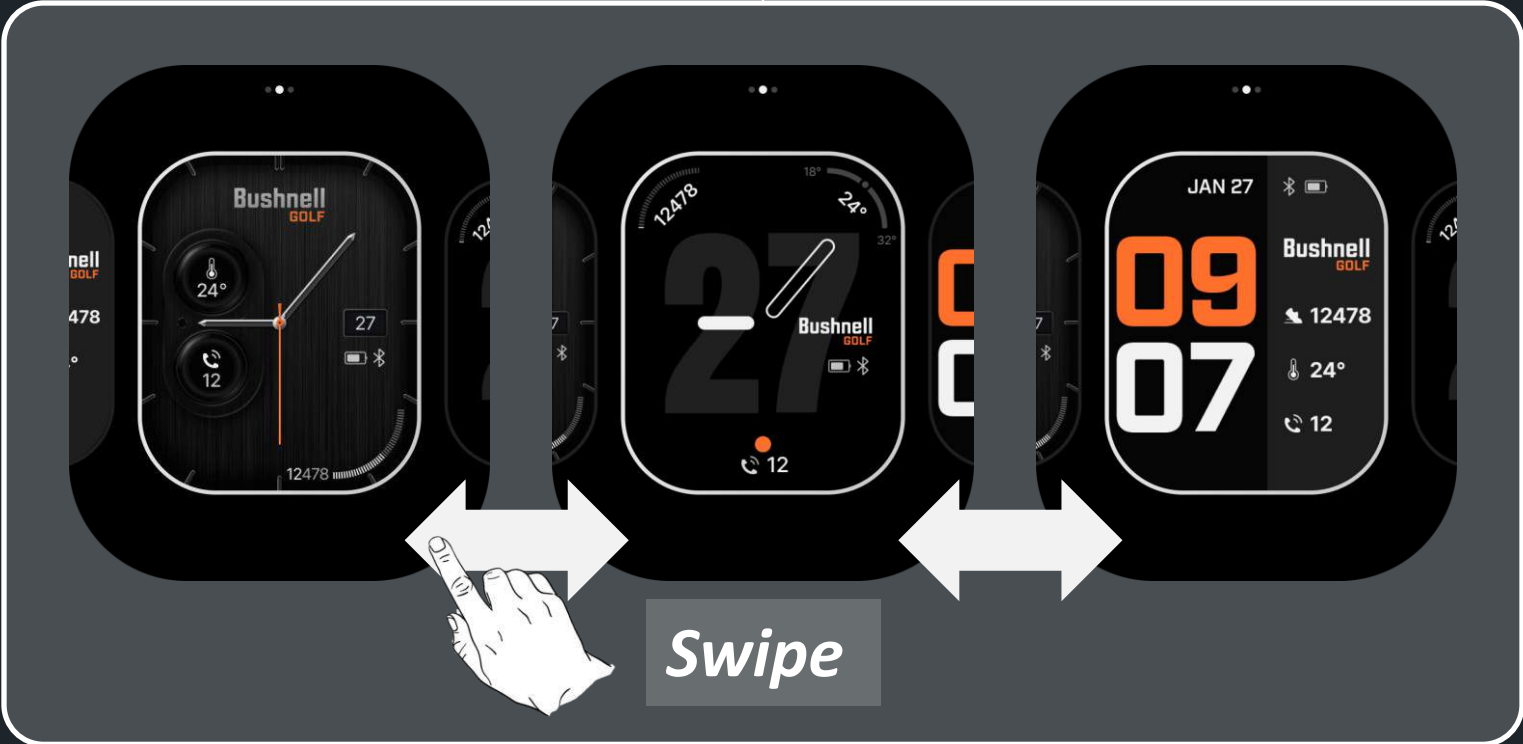

Digital Crown (Rotary Wheel)

Navigate and zoom seamlessly without covering the screen.

Press

Customizable Watch Faces to fit the styles

Long Press

Default

Type 1

Type 2

Dynamic UX with Auto Zoom & View Transition

Screen adapts automatically to play context (tee, fairway, green).

At Tee-box

At Fairway

For Approach

Putting on Green

Manual Change

Knowing your gestures and movements

Embedded sensor to detect the moment and react to it.

Stroke count Swing and impact

Shot Detection (via Vibration Sensor) **Coming Soon*

Wake up Wrist up and Down

Sleep and Wake-up to save battery

IDEAS: Extension to various usage