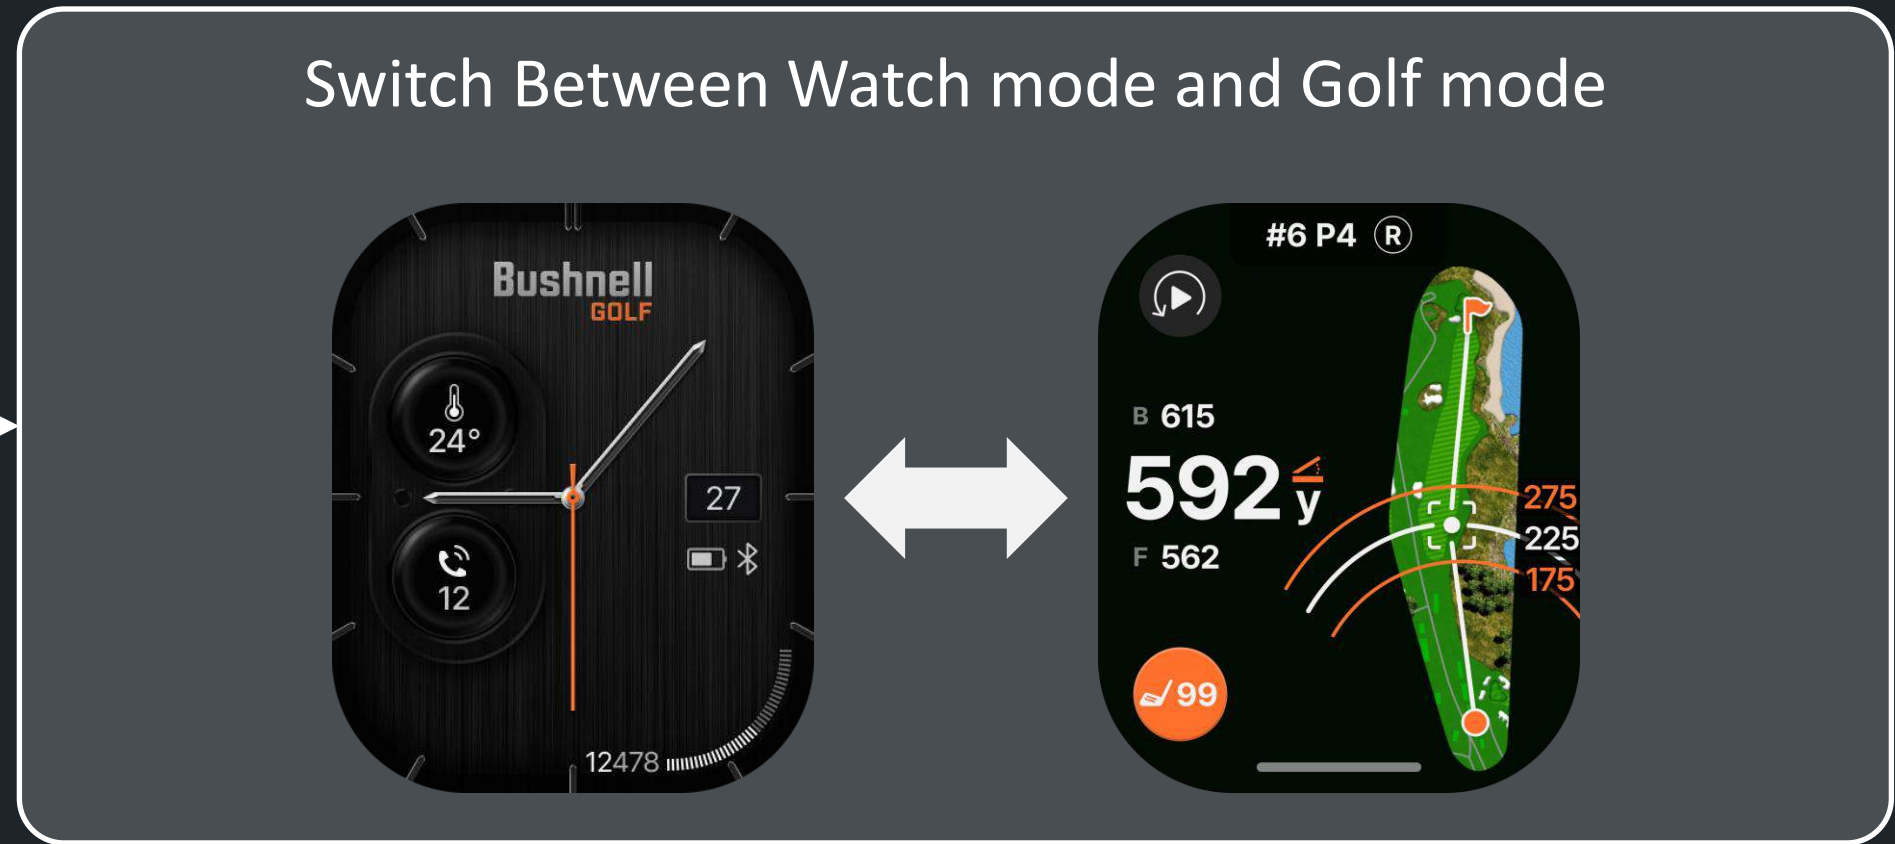

1000mAh

Digital Crown (Rotary Wheel)

Navigate and zoom seamlessly without covering the screen.

Press

Easy access to additional menu

The diagram illustrates the 'Press' action. On the left, a golf course screen displays '#6 P4 (R)', 'B 615', '592 y', and 'F 562'. A white arrow points to the right, where a 'Golf Menu' is shown. The menu contains four options: 'Change Hole', 'Switch Green', 'Pin Pointing', and 'Score card'. A double-headed white arrow indicates the transition between the two screens.

Spin

The diagram illustrates the 'Spin' action. On the left, a golf course screen displays '#6 P3 (R)', 'B 124', '110 y', and 'F 93'. A white arrow points to the right, where a 'Golf Menu' is shown. The menu contains four options: 'Change Hole', 'Switch Green', 'Pin Pointing', and 'Score card'. A double-headed white arrow indicates the transition between the two screens. Below the left screen is the text 'Zoom In/Out' and below the right screen is the text 'Scroll Up/Down'.

Digital Crown (Rotary Wheel)

Navigate and zoom seamlessly without covering the screen.

Press

Customizable Watch Faces to fit the styles

Long Press

Default

Type 1

Type 2

Dynamic UX with Auto Zoom & View Transition

Screen adapts automatically to play context (tee, fairway, green).

At Tee-box

At Fairway

For Approach

Putting on Green

Manual Change

Knowing your gestures and movements