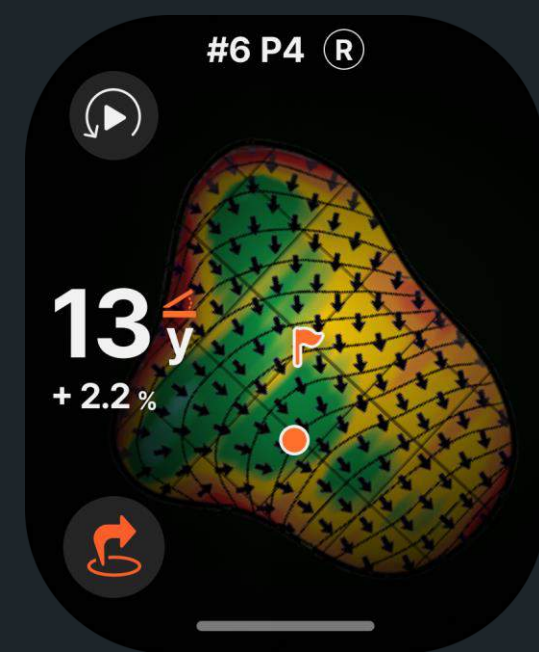

Spin

The diagram illustrates the 'Spin' action. On the left, a golf course screen displays '#6 P3 (R)', 'B 124', '110 y', and 'F 93'. A white arrow points to the right, where a 'Golf Menu' is shown. The menu contains four options: 'Change Hole', 'Switch Green', 'Pin Pointing', and 'Score card'. A double-headed white arrow indicates the transition between the two screens. Below the left screen is the text 'Zoom In/Out' and below the right screen is the text 'Scroll Up/Down'.

Digital Crown (Rotary Wheel)

Navigate and zoom seamlessly without covering the screen.

Press

Customizable Watch Faces to fit the styles

Long Press

Default

Type 1

Type 2

Dynamic UX with Auto Zoom & View Transition

Screen adapts automatically to play context (tee, fairway, green).

At Tee-box

At Fairway

For Approach

Putting on Green

Manual Change

Knowing your gestures and movements

Embedded sensor to detect the moment and react to it.

Stroke count Swing and impact

Shot Detection (via Vibration Sensor) **Coming Soon*

Wake up Wrist up and Down

Sleep and Wake-up to save battery

IDEAS: Extension to various usage