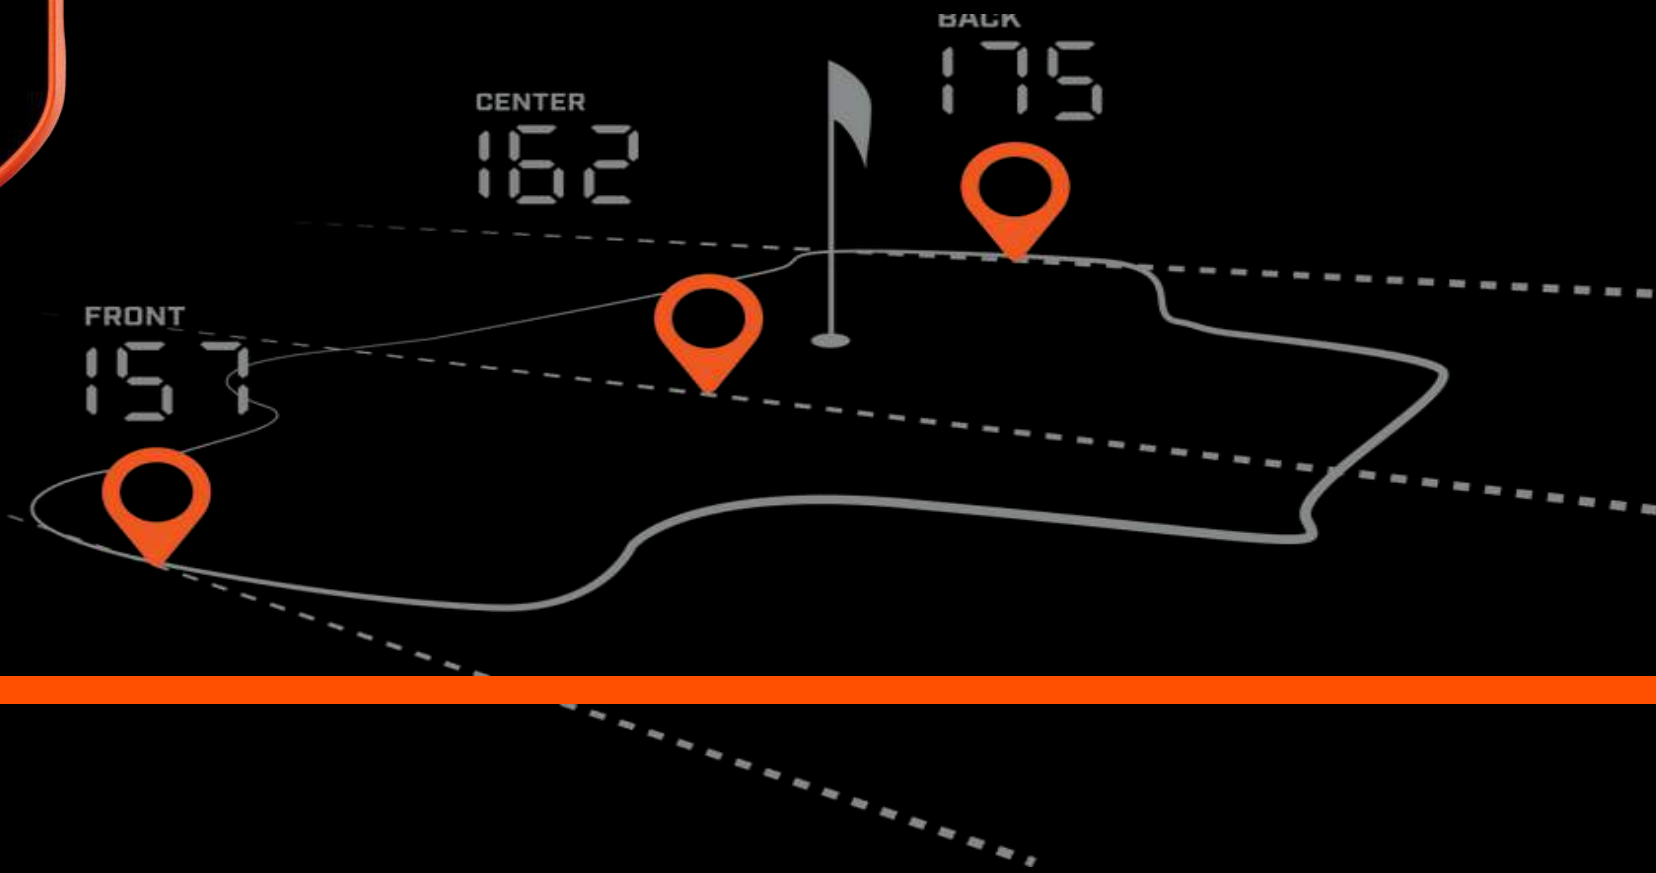

2026 GPS LINEUP

NEW WATCH

ION ELITE

PHANTOM 3