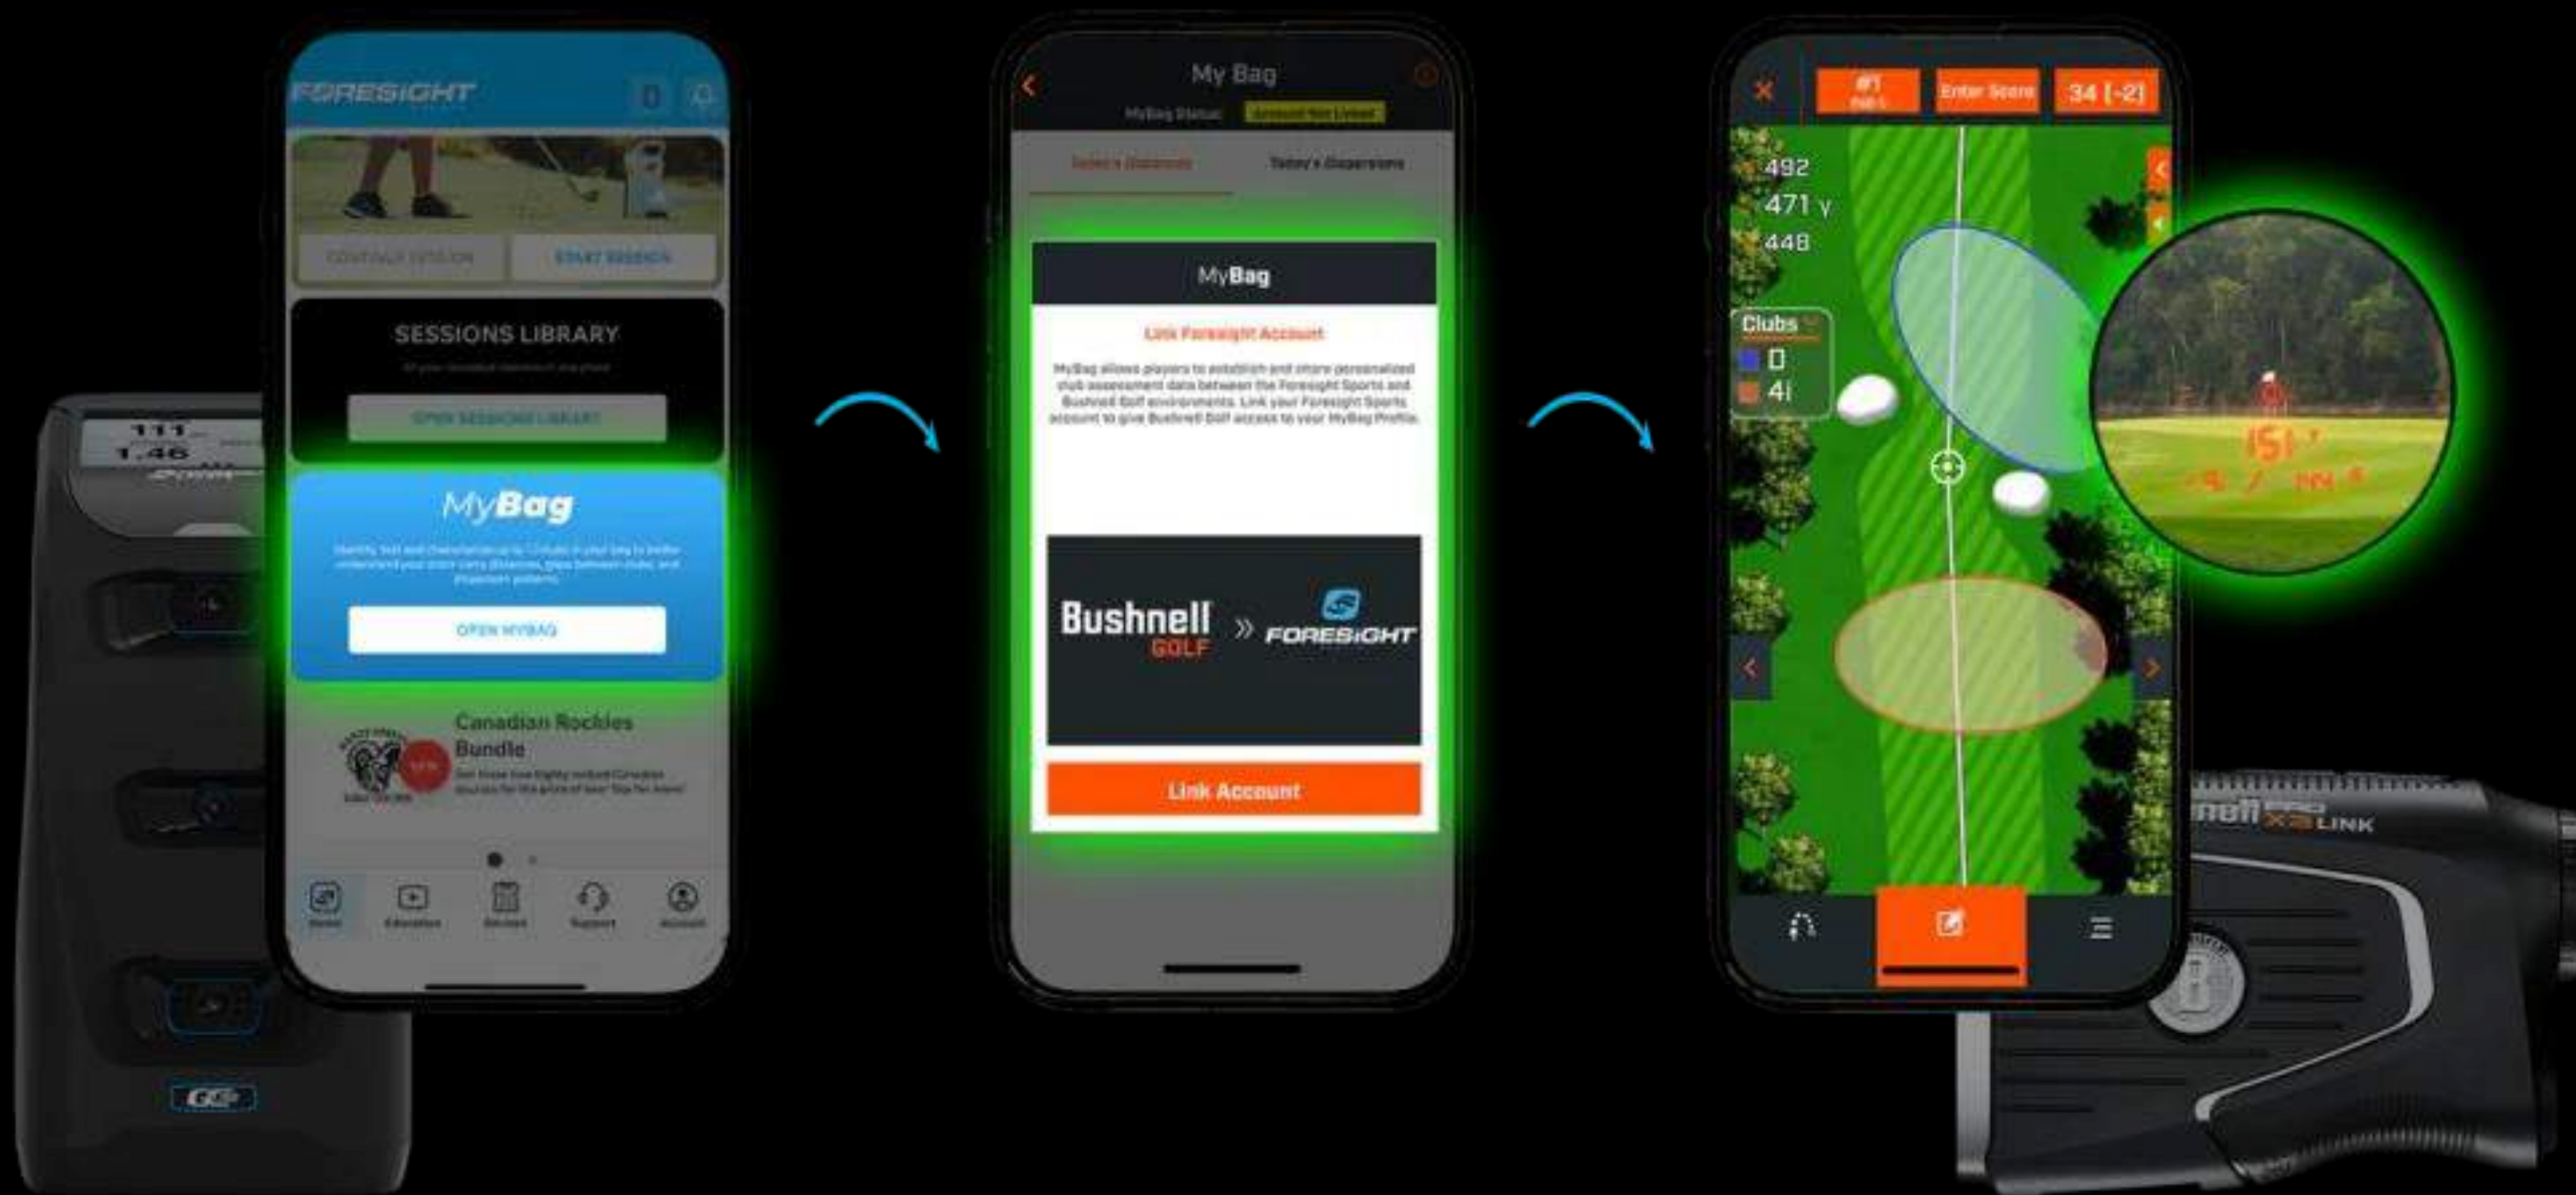

LINK ENABLED - MY BAG ASSESSMENT

MY BAG - TODAY'S DISTANCES

Tuesday: 84°

Presented by FORESIGHT

My Bag

MyBag Status: Up To Date

Today's Distances Dispersion Circles

CLUB	CARRY_{YDS}
Dr	255
3w	245
3h	225
4i	205
5i	192
6i	180
7i	170
8i	155
9i	135
PW	125
GW	115
54	105
60	80

Friday: 56°

Presented by FORESIGHT

My Bag

MyBag Status: Up To Date

Today's Distances Dispersion Circles

CLUB	CARRY_{YDS}
Dr	242
3w	233
3h	213
4i	194
5i	182
6i	171
7i	162
8i	147
9i	128
PW	119
GW	109
54	100
60	76