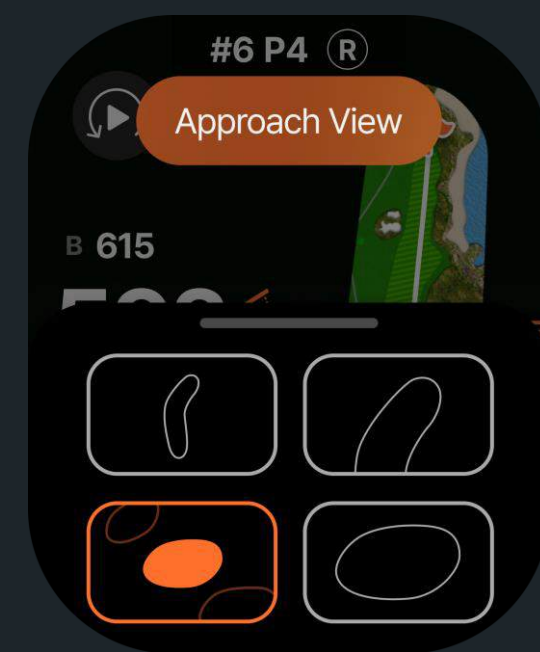

Spin

The diagram illustrates the 'Spin' action. On the left, a golf course screen displays '#6 P3 (R)', 'B 124', '110 y', and 'F 93'. A white arrow points to the right, where a 'Golf Menu' is shown. The menu contains four options: 'Change Hole', 'Switch Green', 'Pin Pointing', and 'Score card'. A double-headed white arrow indicates the transition between the two screens. Below the left screen is the text 'Zoom In/Out' and below the right screen is the text 'Scroll Up/Down'.

Digital Crown (Rotary Wheel)

Navigate and zoom seamlessly without covering the screen.

Press

Customizable Watch Faces to fit the styles

Long Press

Default

Type 1

Type 2

Dynamic UX with Auto Zoom & View Transition

Screen adapts automatically to play context (tee, fairway, green).

At Tee-box

At Fairway

For Approach

Putting on Green

Manual Change

Knowing your gestures and movements

Embedded sensor to detect the moment and react to it.

Stroke count Swing and impact

Shot Detection (via Vibration Sensor) **Coming Soon*

Wake up Wrist up and Down

Sleep and Wake-up to save battery

IDEAS: Extension to various usage