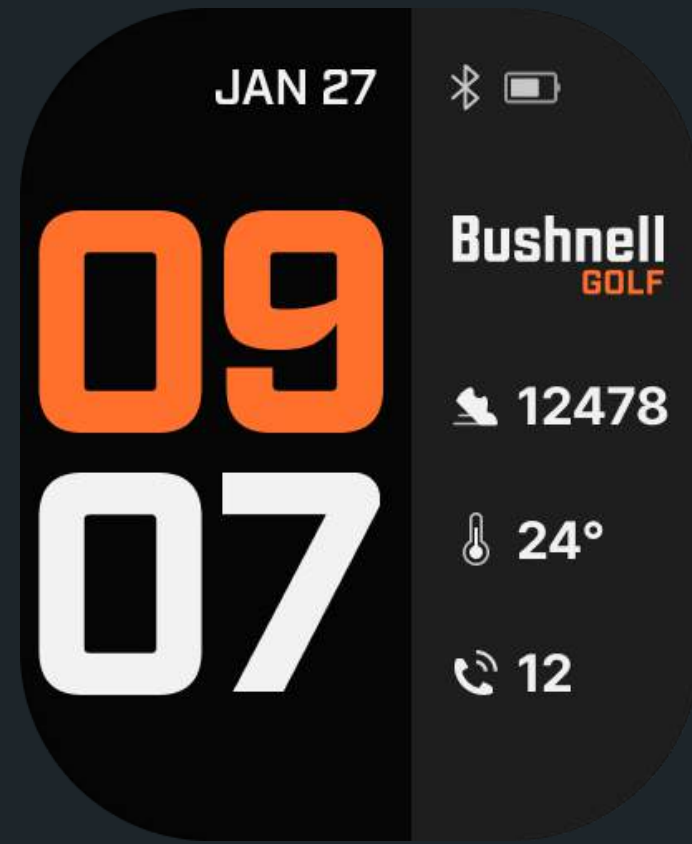

Digital Crown (Rotary Wheel)

Navigate and zoom seamlessly without covering the screen.

Press

Customizable Watch Faces to fit the styles

Long Press

Default

Type 1

Type 2