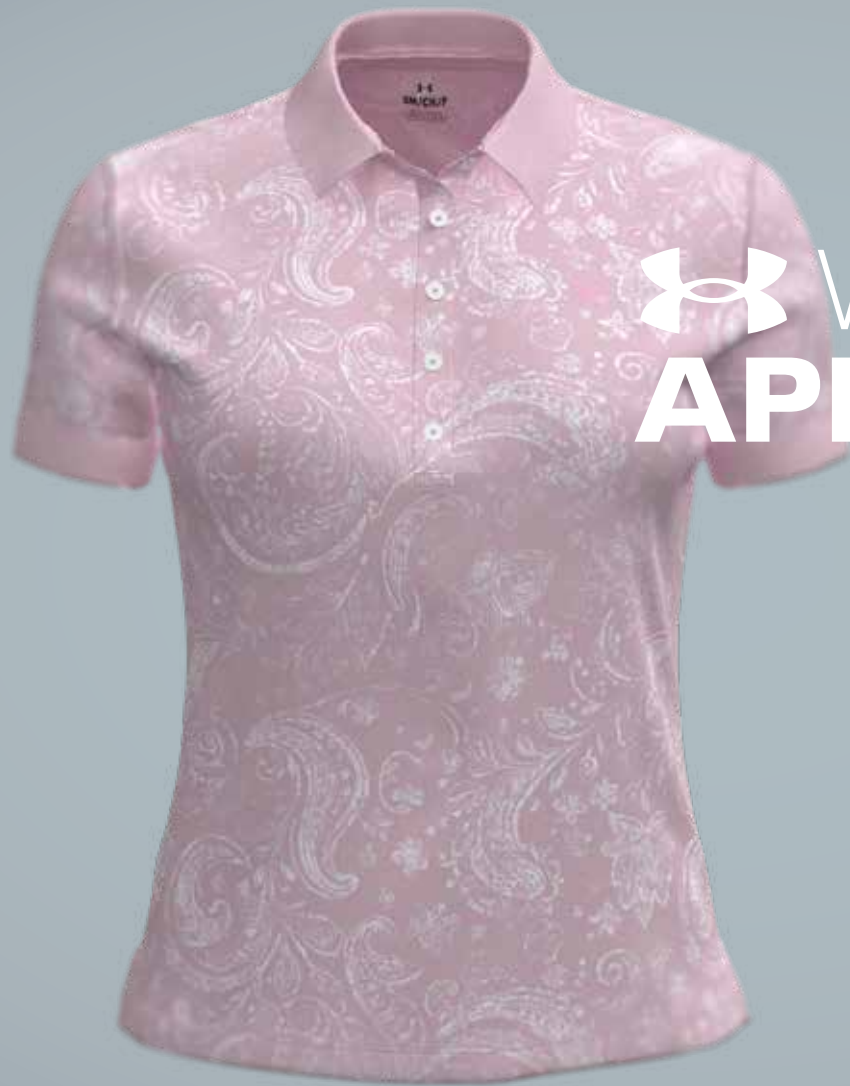

6009801
**UA HALO BONDED
JACQUARD POLO**

XXS-XXL

CODE 709
COLOUR CLAY GREEN // SILVER REFLECTIVE
FIRST SHIP 20 DEC 2025
END SHIP 19 JUN 2026

6009825

UA HALO HYBRID JACKET

XXS-XXL

CODE 001
COLOUR BLACK // SILVER REFLECTIVE
FIRST SHIP 20 DEC 2025
END SHIP 19 JUN 2026